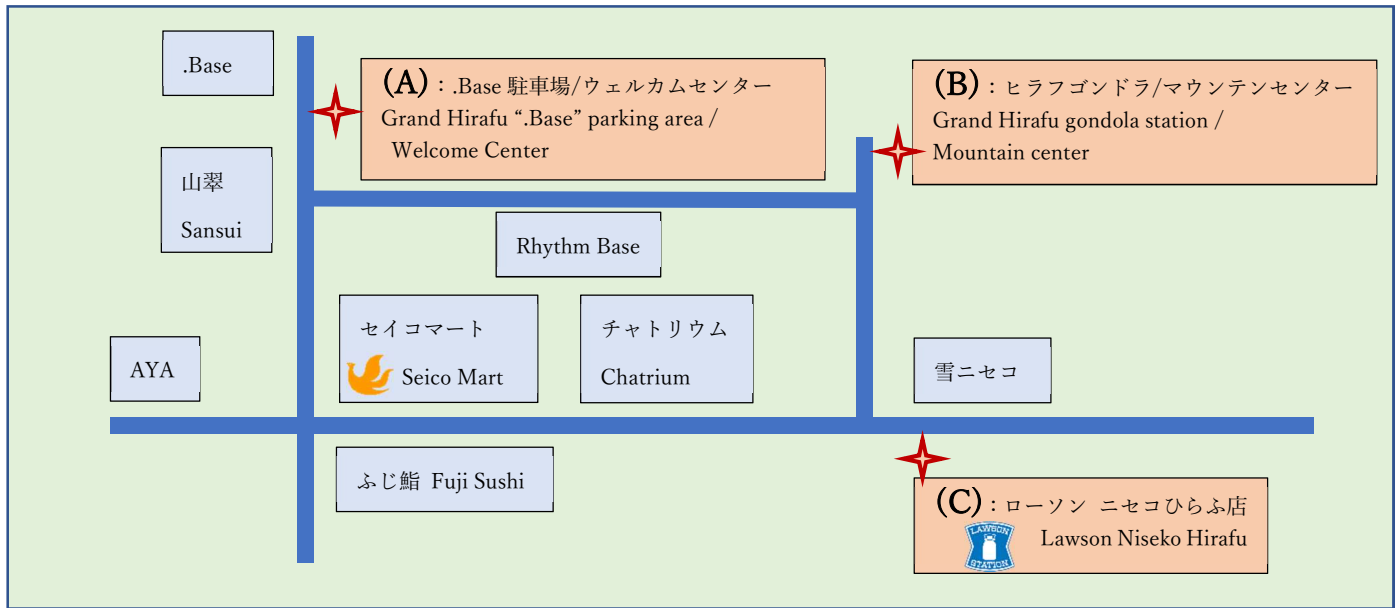

Shuttle Schedule for the Winter Peak Season 2024-2025

Operating Period: December 21, 2024 (Saturday) - January 3, 2025 (Friday)
 January 26, 2025 (Sunday) - February 4, 2025 (Tuesday)

Map :

Schedule and Stops :

①	Raku Suisan 8:00 Dep.	→ (A).Base	→ (B)Gondola	Drop-off Only
②	Raku Suisan 8:30 Dep.	→ (A).Base	→ (B)Gondola	Drop-off Only
③	Raku Suisan 9:00 Dep.	→ (A).Base	→ (B)Gondola	Drop-off Only
④	Raku Suisan 9:30 Dep.	→ (A).Base	→ (B)Gondola	Drop-off Only
⑤	Raku Suisan 10:00 Dep.	→ (A).Base	→ (B)Gondola	Drop-off Only
⑥	Raku Suisan 12:00 Dep.	→ (A).Base	→ (B)Gondola → (C)Lawson	Drop-off Only
⑦	(C)Lawson 14:20 Dep.	→ Raku Suisan		
⑧	Raku Suisan 16:30 Dep.	→ (A).Base 16:45 Dep.	→ (B) Gondola 17:00 Dep.	→ (C) Lawson 17:15 Dep.
⑨	Raku Suisan 18:30 Dep.	→ (A).Base 18:45 Dep.	→ (B) Gondola 19:00 Dep.	→ (C) Lawson 19:15 Dep.
⑩	(C)Lawson 20:30 Dep.	→ Raku Suisan		